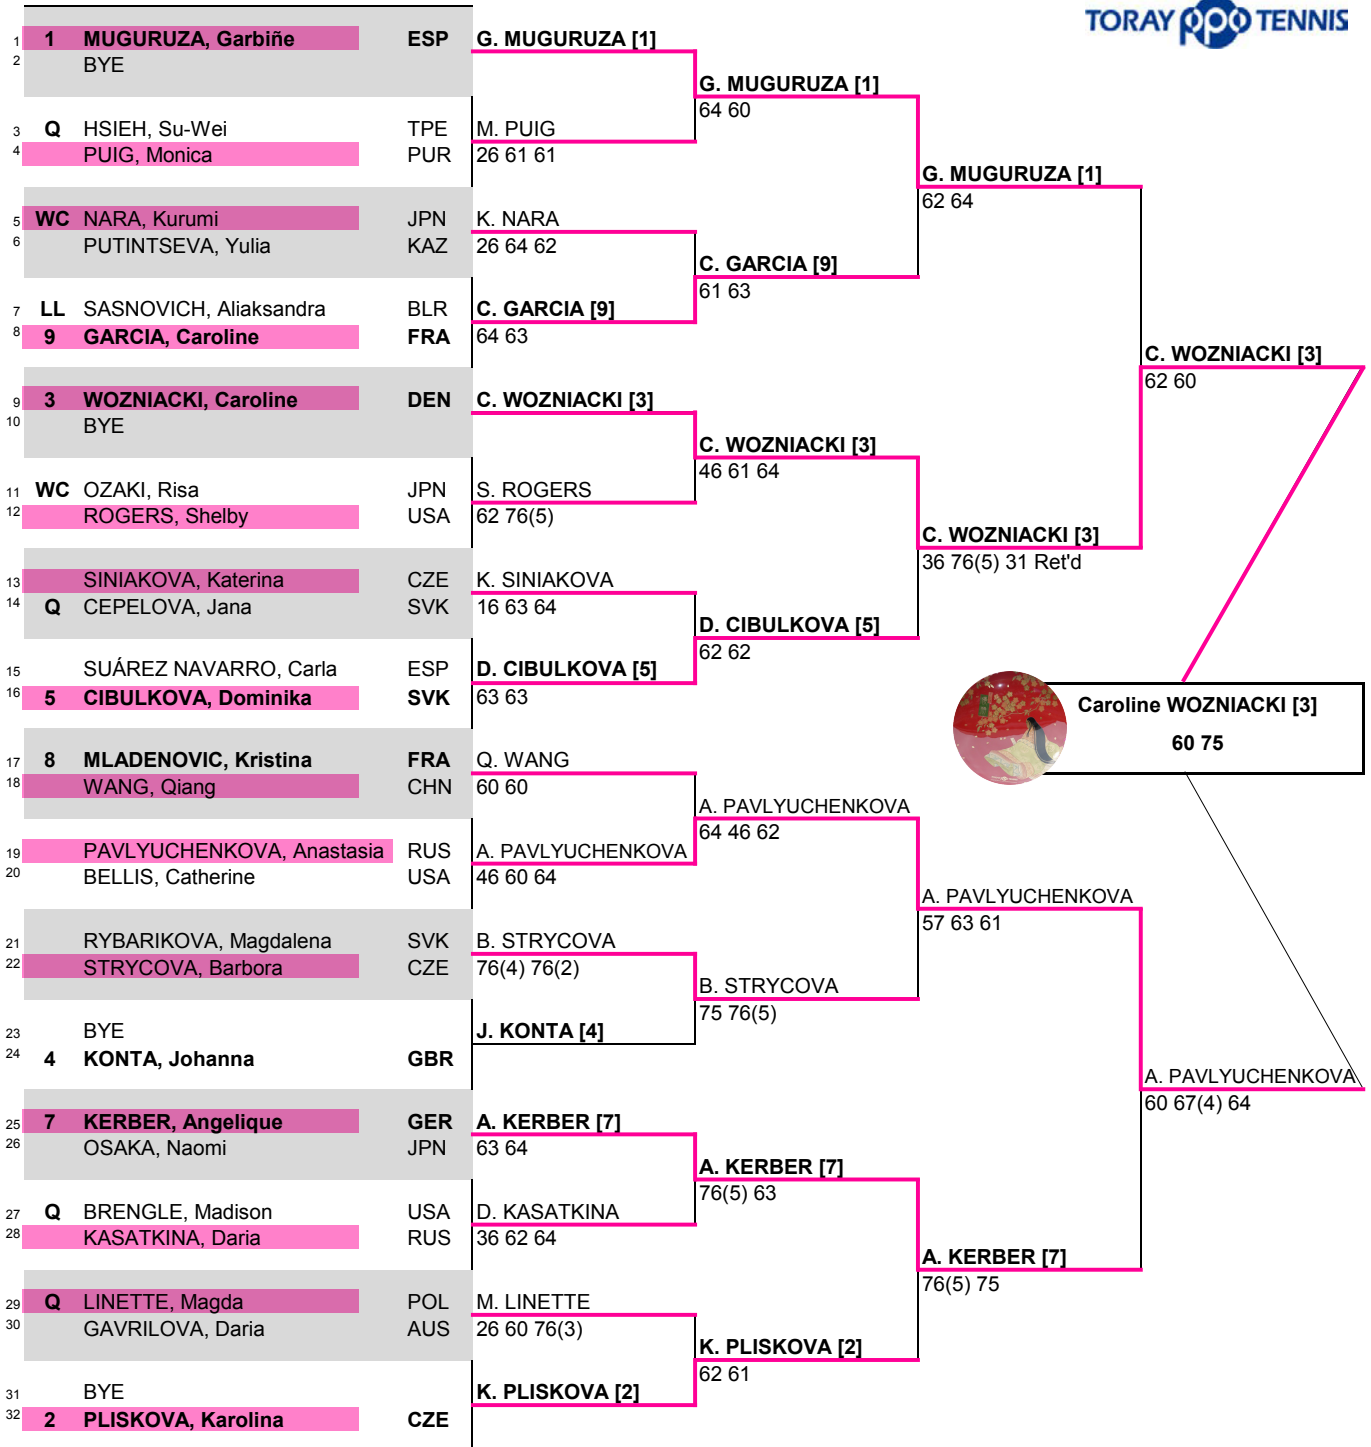

TORAY PPO TENNIS

CITY, COUNTRY
Tokyo, Japan

TOURNAMENT DATES
16 - 24 September 2017

SURFACE
Hard, Decoturf

TOTAL FINANCIAL COMMITMENT
\$1,000,000

STATUS _____ NAT _____ **MAIN DRAW SINGLES**

WTA TOUR, Inc. © Copyright 2016

SEEDED PLAYERS	RANK	PRIZE MONEY	POINTS	ALTERNATES / LUCKY LOSERS	RETIREMENTS/WALKOVERS	
1 MUGURUZA, Garbiñe	1	WINNER	\$194,860	470	A. Sasnovich (LL)	D. Cibulkova - Right thigh injury
2 PLISKOVA, Karolina	4	FINALIST	\$104,040	305		
3 WOZNIACKI, Caroline	6	SEMI-FINALIST	\$55,575	185		
4 KONTA, Johanna	7	QUARTER-FINALIST	\$22,635	100		
5 CIBULKOVA, Dominika	9	SECOND ROUND	\$12,140	55		
6 RADWANSKA, Agnieszka	14	FIRST ROUND	\$7,702	1		
7 KERBER, Angelique	14	FOLLOW LIVE SCORING AT www.WTATENNIS.com				
8 MLADENOVIC, Kristina	15					
9 GARCIA, Caroline	20	LAST DIRECT ACCEPTANCE	Monica Puig, 69		WTA SUPERVISOR(S)	Giulia Orlandi