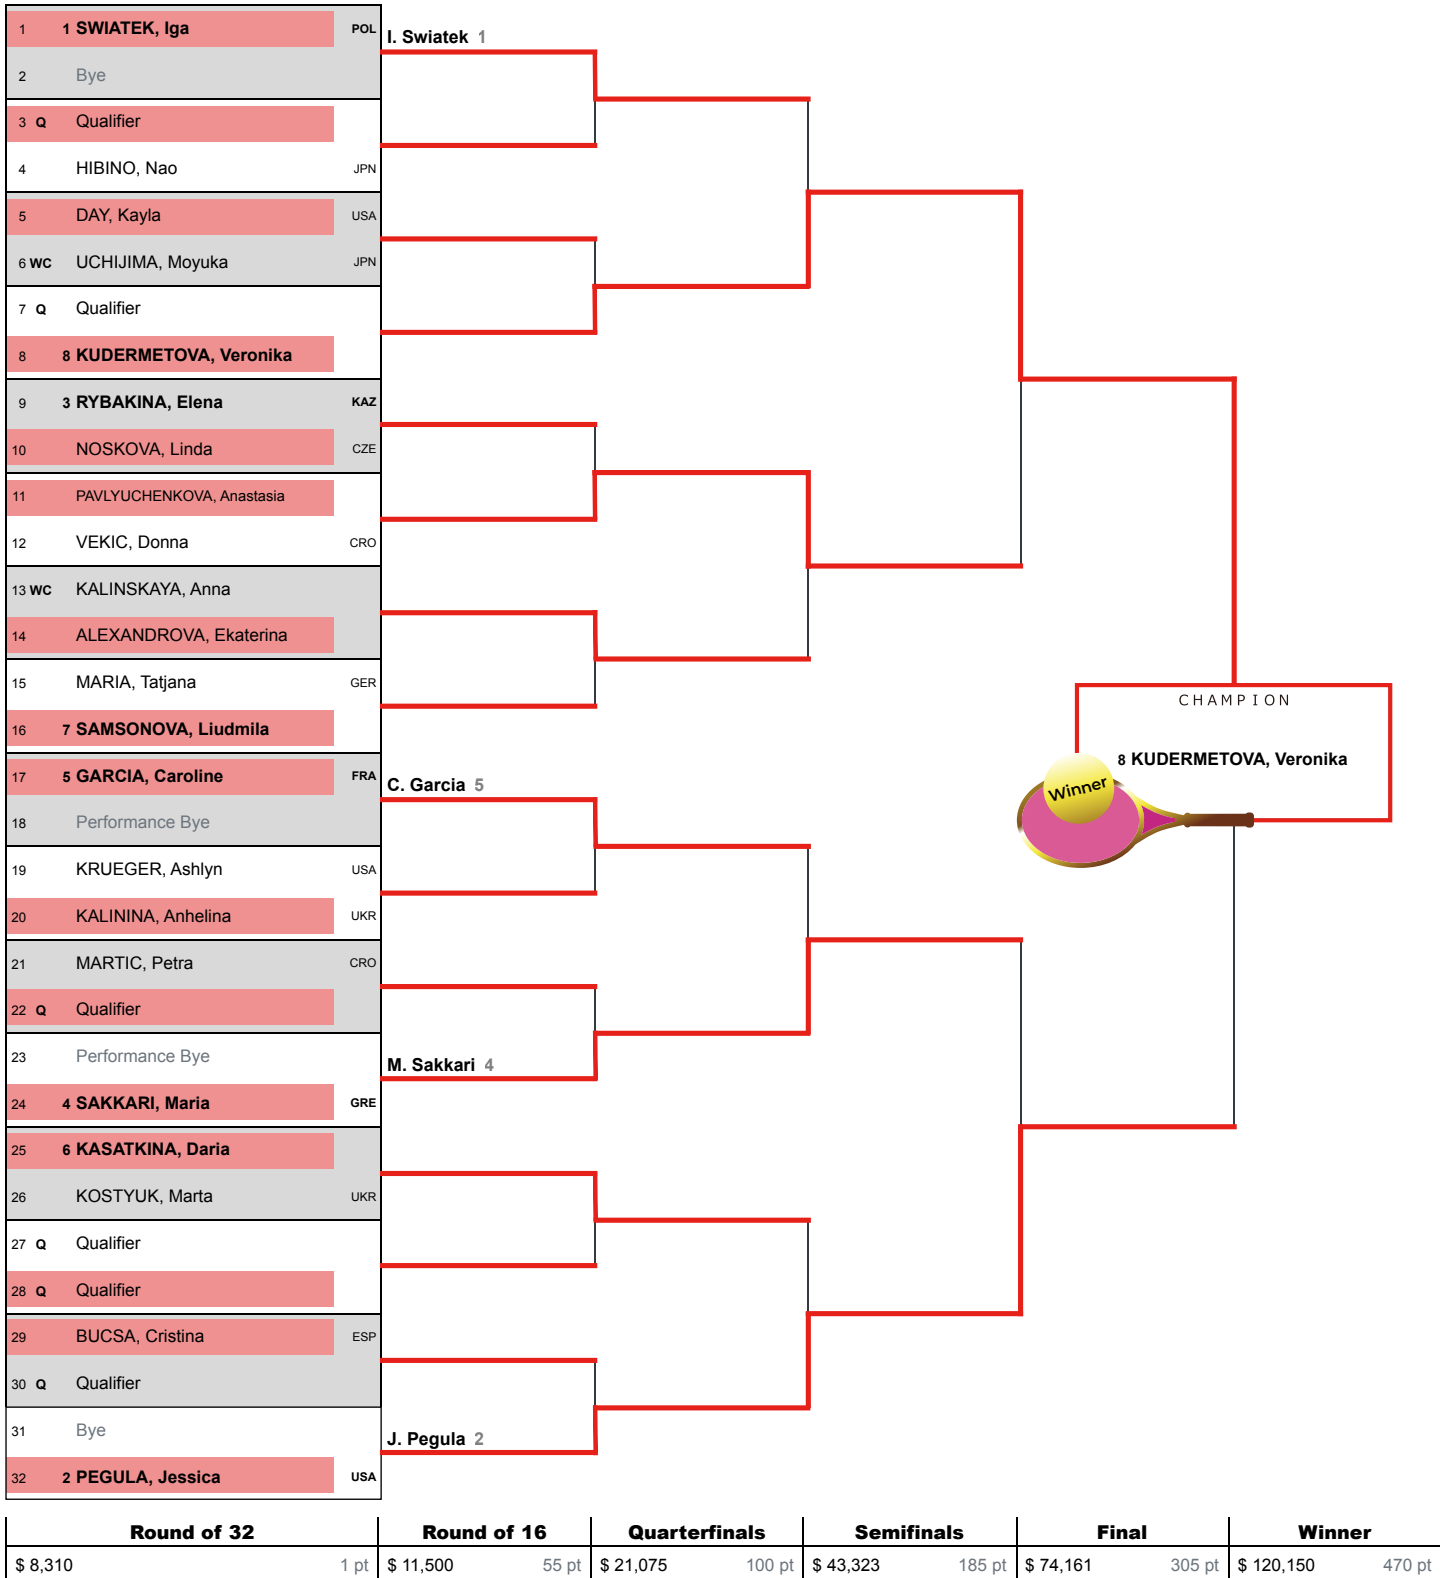

## SINGLES MAIN DRAW

### WTA Supervisor

Pam Whytcross