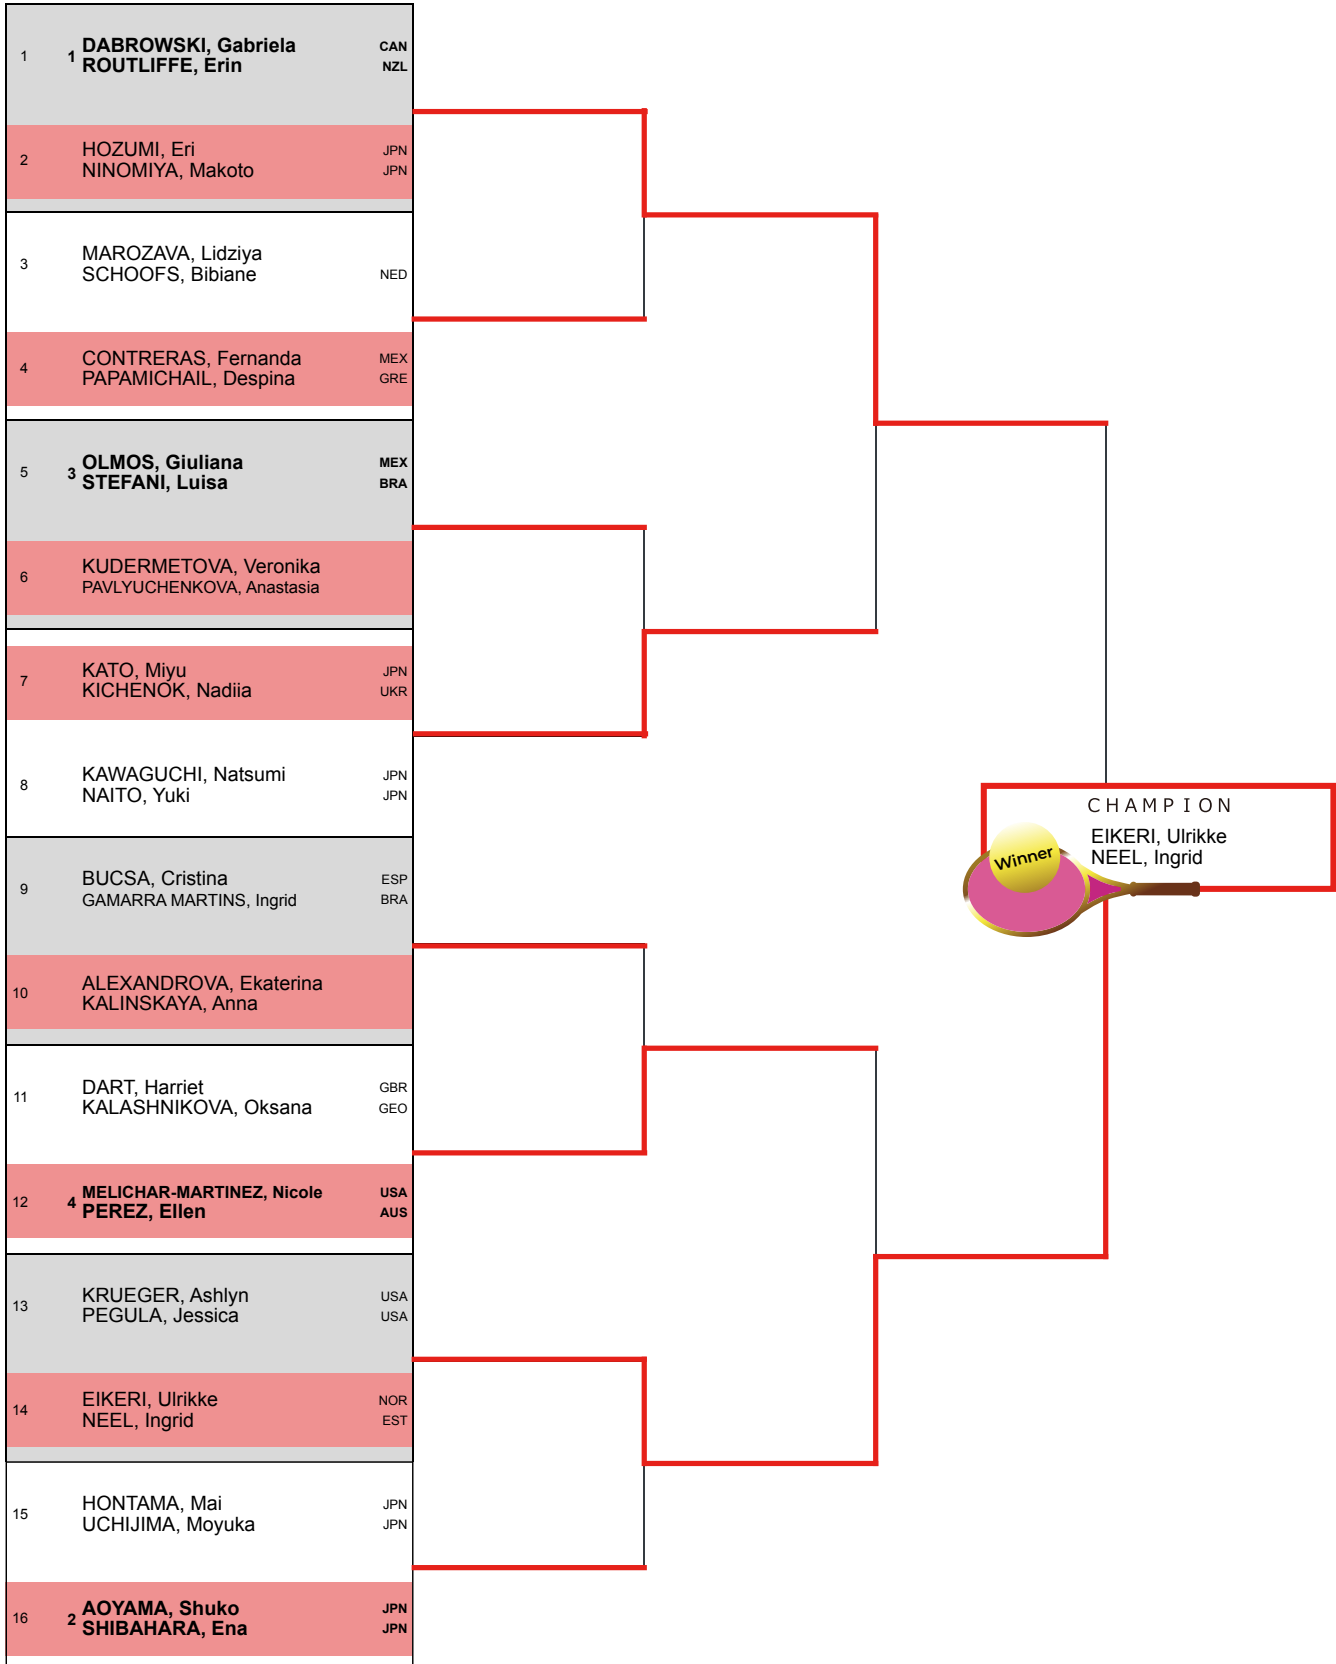

DOUBLES MAIN DRAW

Round of 16	Quarterfinals	Semifinals	Final	Winner
\$ 4,350	1 pt	\$ 7,200	100 pt	\$ 13,900
			185 pt	\$ 24,300
			305 pt	\$ 40,100
				470 pt

WTA Supervisor

Pam Whytcross

Released

24 Sep 2023 12:28 PM

Seeded teams

TEAM	RANK
1. DABROWSKI, Gabriela / ROUTLIFFE, Erin	29
2. AOYAMA, Shuko / SHIBAHARA, Ena	30
3. OLMOS, Giuliana / STEFANI, Luisa	34
4. MELICHAR-MARTINEZ, Nicole / PEREZ, Ellen	41

Withdrawals

Alternates